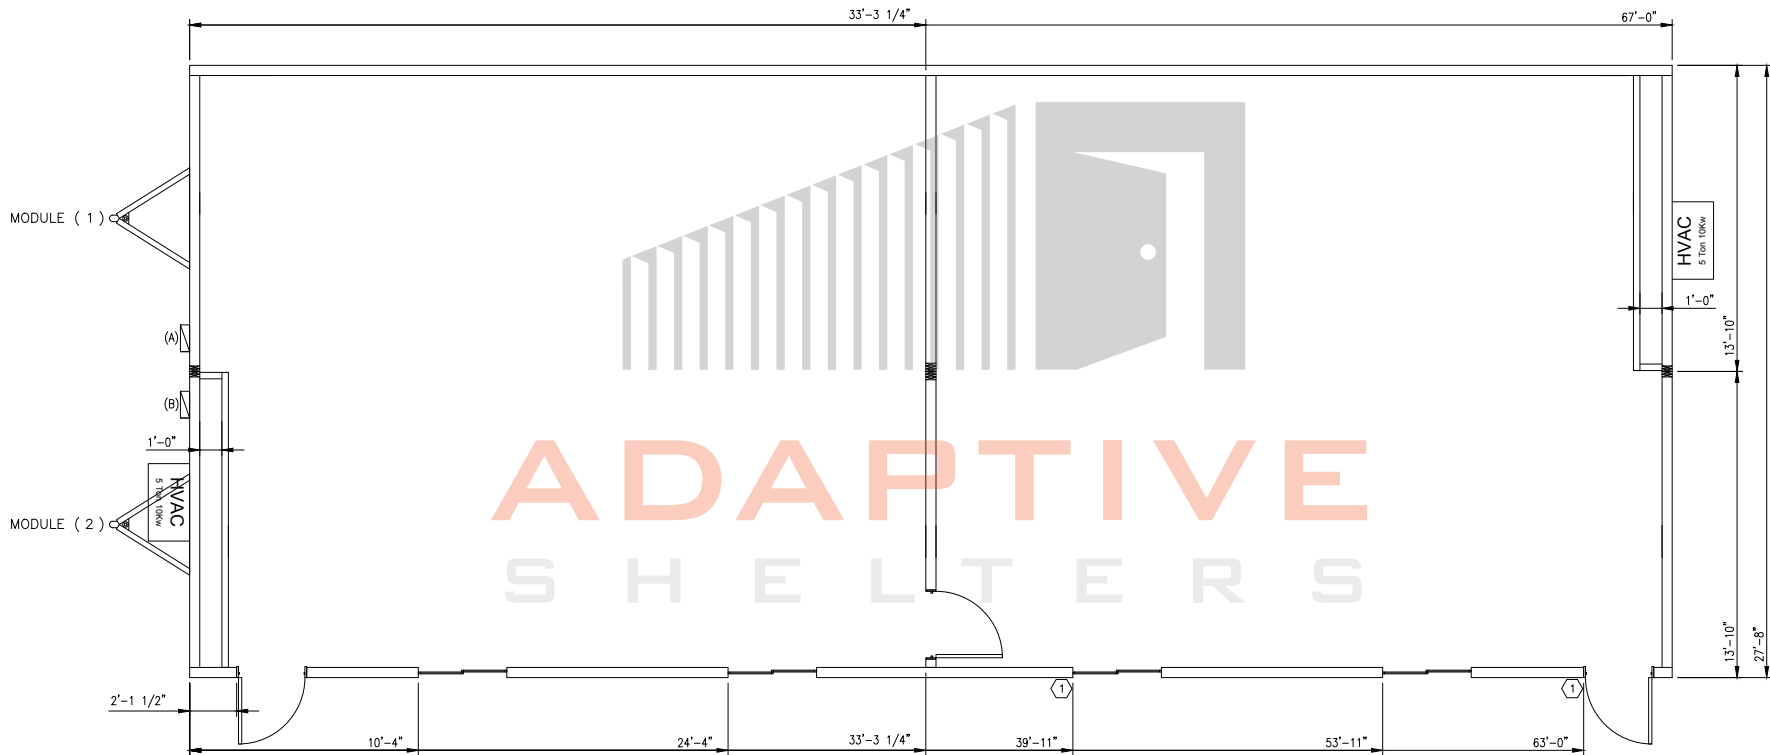

(888) 944-5553

MODULAR CLASSROOMS

28 x 67, 1876 Sq Ft

Affordable • Temporary • Permanent • Relocatable

Electrical Information

- (2) 125 Amp Exterior Mounted Electrical Panel w (2) 125 Amp Main
- 120/240 Single Phase
- 166 Total Amp Calculation

Contact: info@adaptiveshelters.com
www.adaptiveshelters.com

Features

- 857 Sq ft per classroom
- Quick build & install time
- ADA compliant
- Built to meet State of AZ Adopted Codes
- Exterior & interior finishings to match existing school

*Floor plans, sizes, and specifications may